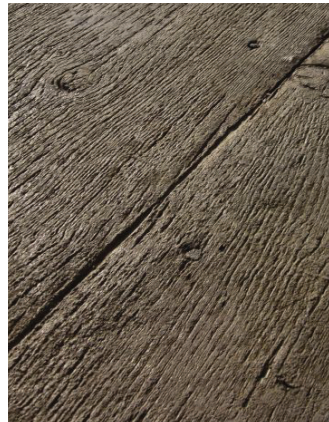

STONE

Not pictured but available to rent: Smooth Hexagon Stamp with 1/2" Joints

6" x 6" Granite Stamp

London Cobble Stamp

Random Stone Stamp

Orchard Stone Stamp

Roman Cobblestone Stamp

Edinburgh Cobblestone Stamp

European Fan Stamp

SKINS

Hadley Creek Shale Skin

Sanded Slate Skin

Blue Stone Skin

WOOD PLANKS

16" Gilpin's Falls Bridge Plank Stamp

6" Wood Plank Stamp Kit