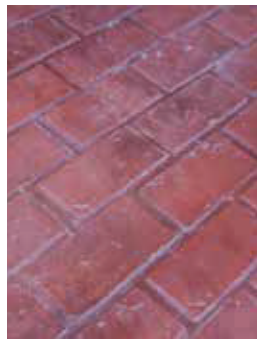

Textured Concrete Stamp Rentals

Available at competitive rates for any job big or small

SLATE

Ashlar Slate Stamp

Grand Ashlar Slate Stamp

Ashlar Cut Slate Stamp

Walkway Slate Stamp

24" x 24" Slate Texture Stamp

BRICK

Running Bond Used Brick Stamp

Running Bond New Brick Stamp

Herringbone Used Brick Stamp

Old Brick Basket Weave Stamp

Photos are for representative purposes only - Live Oak Construction Supply cannot guarantee an exact stamp match to these images.

STONE

Not pictured but available to rent: Smooth Hexagon Stamp with 1/2" Joints

6" x 6" Granite Stamp

London Cobble Stamp

Random Stone Stamp

Orchard Stone Stamp

Roman Cobblestone Stamp

Edinburgh Cobblestone Stamp