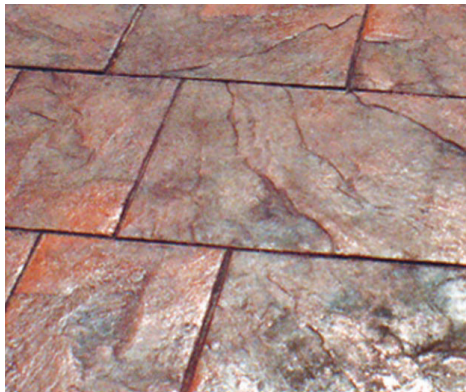

Textured Concrete Stamp Rentals

Available at competitive rates for any job big or small

SLATE

Ashlar Slate Stamp

Grand Ashlar Slate Stamp

Ashlar Cut Slate Stamp

Walkway Slate Stamp

24" x 24" Slate Texture Stamp

BRICK

Running Bond Used Brick Stamp

Running Bond New Brick Stamp

Herringbone Used Brick Stamp

Old Brick Basket Weave Stamp

Photos are for representative purposes only - Live Oak Construction Supply cannot guarantee an exact stamp match to these images.

STONE

Not pictured but available to rent: Smooth Hexagon Stamp with 1/2" Joints

6" x 6" Granite Stamp

London Cobble Stamp

Random Stone Stamp

Orchard Stone Stamp

Roman Cobblestone Stamp

Edinburgh Cobblestone Stamp

European Fan Stamp

SKINS

Hadley Creek Shale Skin

Sanded Slate Skin

Blue Stone Skin

WOOD PLANKS

16" Gilpin's Falls Bridge Plank Stamp

6" Wood Plank Stamp Kit