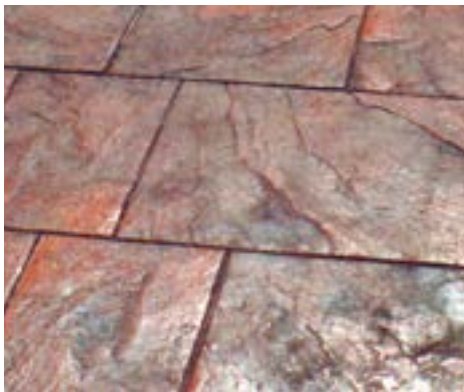

Textured Concrete Stamp Rentals

Available at competitive rates for any job big or small

SLATE

Ashlar Slate Stamp

Grand Ashlar Slate Stamp

Ashlar Cut Slate Stamp*

Walkway Slate Stamp

24" x 24" Slate Texture Stamp

BRICK

Running Bond Used Brick Stamp

Running Bond New Brick Stamp

Herringbone Used Brick Stamp

Old Brick Basket Weave Stamp*

Photos are for representative purposes only - Live Oak Construction Supply cannot guarantee an exact stamp match to these images.

STONE

Not pictured but available to rent: Smooth Hexagon Stamp with 1/2" Joints

6" x 6" Granite Stamp

London Cobble Stamp

Random Stone Stamp

Orchard Stone Stamp

Roman Cobblestone Stamp

Edinburgh Cobblestone Stamp

European Fan Stamp*

SKINS

Hadley Creek Shale Skin*

Sanded Slate Skin

Blue Stone Skin*

WOOD PLANKS

16" Gilpin's Falls Bridge Plank Stamp

6" Wood Plank Stamp Kit*